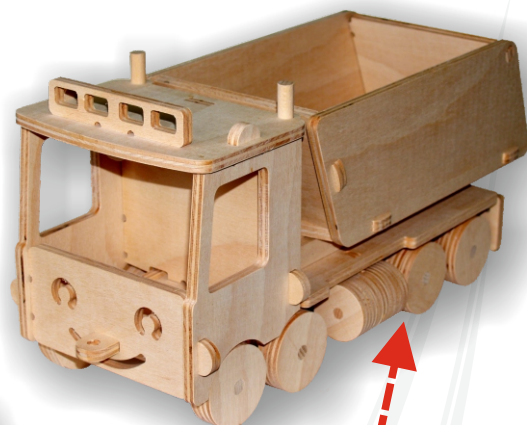

Marcel Hladik

ROTON brushless motors
balsa wood & semi - scale

hvp modell

Czech Republic

STAVEBNICE AUT / MODEL CARS

HVP MODELL TECHNIG

400mm

170mm

200mm

MODELY JSOU CELODŘEVĚNÉ / MODELS ARE ALL - WOOD