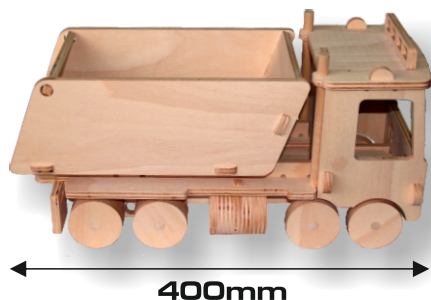

Marcel Hladik

ROTON brushless motors
balsa wood & semi - scale

hvp modell

Czech Republic

STAVEBNICE AUT / MODEL CARS

HVP MODELL TECHNIG

400mm

170mm

200mm

MODELY JSOU CELODŘEVĚNÉ / MODELS ARE ALL - WOOD